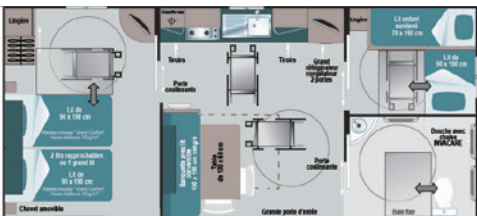

### MOBILE HOME 29 M<sup>2</sup> - DESIGN 2013

1 room with 1 bed of 140 x 190  
1 room with 2 beds of 80 x 190

Kitchen with 4 hob gas cooker, dining area, living room with sofa-bed, bathroom with shower and separate toilet. Furniture\*.

### MOBILE HOME 27 M<sup>2</sup> - DESIGN 2010-2015

1 room with 1 bed of 140 x 190  
1 room with 2 beds of 80 x 190

Kitchen with 4 hob gas cooker, dining area with sofa-bed, bathroom with shower and separate toilet. Furniture\*.

### MOBILE HOME 22 M<sup>2</sup> - DESIGN 2015

1 room with 1 bed of 140 x 190  
1 room with 2 beds of 70 x 190

Kitchen with 4 hob gas cooker, dining area with sofa-bed, bathroom with shower and separate toilet. Furniture\*.

### MOBILE HOME PMR 32 M<sup>2</sup> - DESIGN 2013-2019

1 room with 2 beds of 90 x 190  
1 room with 1 bed of 80 x 190 and 1 bed of 70 x 190

Kitchen with 4 hob gas cooker, dining area with sofa-bed, bathroom with shower and toilet. Furniture\*.