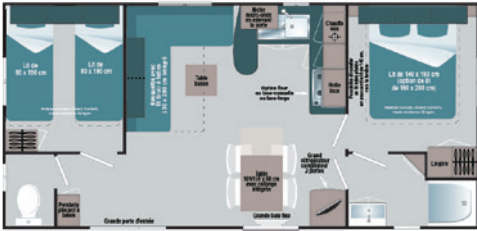

### MOBILE HOME 33 M<sup>2</sup> - DESIGN 2019

1 room with 1 bed of 140 x 190

1 room with 2 beds of 80 x 190

1 room with 2 bunk beds of 80 x 190

Kitchen with 4 hob gas cooker, dining area, living room with sofa-bed, bathroom with shower and separate toilet. Furniture\*.

### MOBILE HOME 27/29 M<sup>2</sup> - DESIGN 2014-2019

1 room with 1 bed of 140 x 190  
1 room with 2 beds of 80 x 190  
3<sup>rd</sup> room possible

Kitchen with 4 hob gas cooker, dining area, living room with sofa-bed, bathroom with shower and separate toilet. Furniture\*.

### MOBILE HOME 29 M<sup>2</sup> - DESIGN 2013

1 room with 1 bed of 140 x 190  
1 room with 2 beds of 80 x 190

Kitchen with 4 hob gas cooker, dining area, living room with sofa-bed, bathroom with shower and separate toilet. Furniture\*.

### MOBILE HOME 22 M<sup>2</sup> - DESIGN 2015

1 room with 1 bed of 140 x 190  
1 room with 2 beds of 70 x 190

Kitchen with 4 hob gas cooker, dining area with sofa-bed, bathroom with shower and separate toilet. Furniture\*.